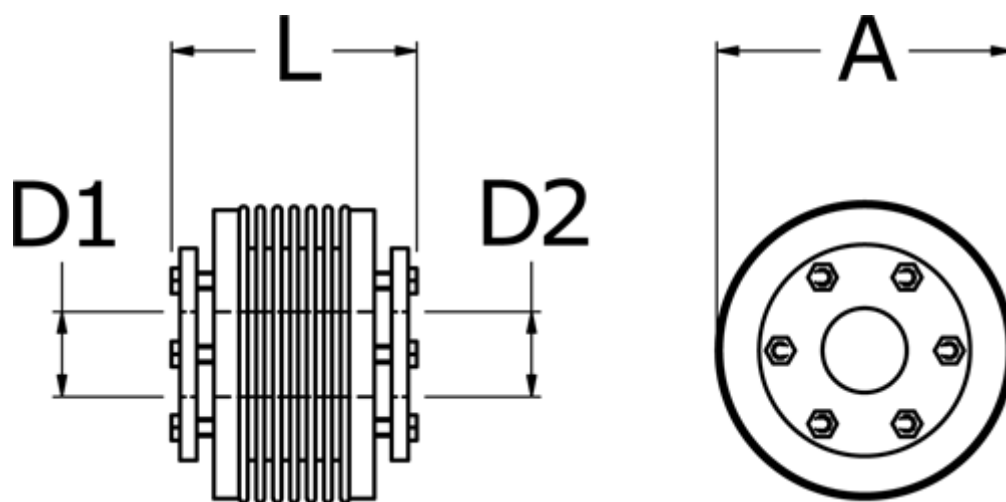

Data Sheet

Article number: 3330501500782525

Description: Bellow coupling type 5 size150
Length 78 mm, bore 25/25 mm

Measures

A	= 82
D1	= 25
D2	= 25
L	= 78
Nom. torque NM (Tkn)	= 150